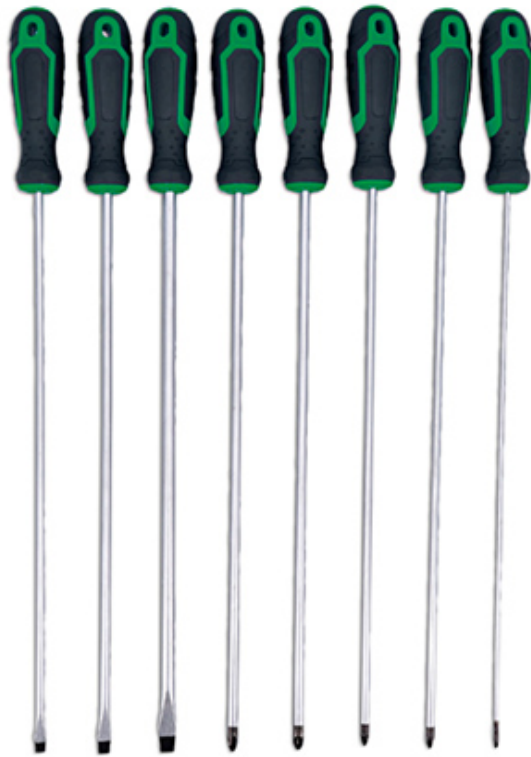

Long Reach Screwdriver Set 8pc

A set of 8 screwdrivers with soft grip handles, black magnetic tips and long reach chrome vanadium shafts for reaching restricted access fixings.

Additional Information

- Sizes: PzDrive: Pz1, Pz2; Phillips: Ph0, Ph1, Ph2; Flat: 5.5, 6.5, 8mm.
- Length: 325mm.
- Blades manufactured from chrome vanadium.
- Handles manufactured from Polypropylene (PP) & Thermoplastic rubber (TPR), with hanging hole.
- Magnetic tips allow easy connection to screws.

<http://kamasa.co.uk/product/56149>